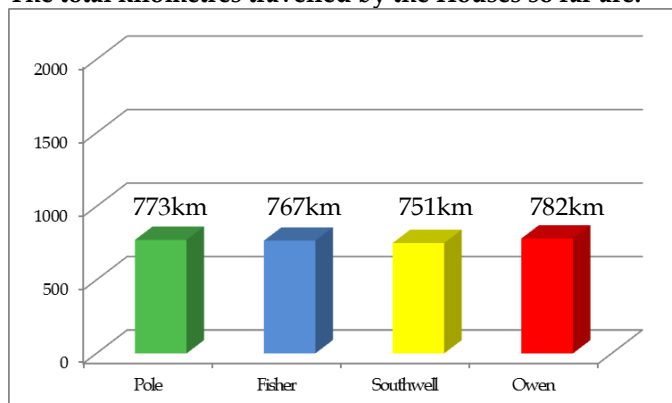

Gold Challenge Update

Thank you to all who have sponsored or given donations to the Gold Challenge this week. Each House is aiming to complete 2012km of sport by Sports Day to raise funds for local charity, Kids Inspire. The deadline is fast approaching to find out if New Hall is ranked as one of the top four fundraising schools by Gold Challenge or as the highest fundraiser for Kids Inspire. If New Hall has raised enough money, our students could win the opportunity to have their own 100m race at the Olympic Stadium on 1 April 2012. We have until 29 February to achieve this so we really need to help our students reach this target.

The total kilometres travelled by the Houses so far are:

Sport

Full write-ups are on the school website:
newhallschool.co.uk

Cross Country

Fantastic Results for Jemima

Jemima Walker (Year 8) has achieved great results recently, including finishing 4th in the U13 Essex Cross Country League. She has also been selected to represent Essex in the UK Inter-Counties Cross Country Championships at Birmingham on Saturday, 10 March 2012 and the Southern Schools Inter-Counties Cross Country at Basildon on Saturday 4 February 2012. Jemima has already competed as part of the Essex team in the South of England Inter-County Cross Country Championships in December, where Essex finished 3rd. These are all outstanding results for Jemima and we wish her luck in the upcoming competitions.